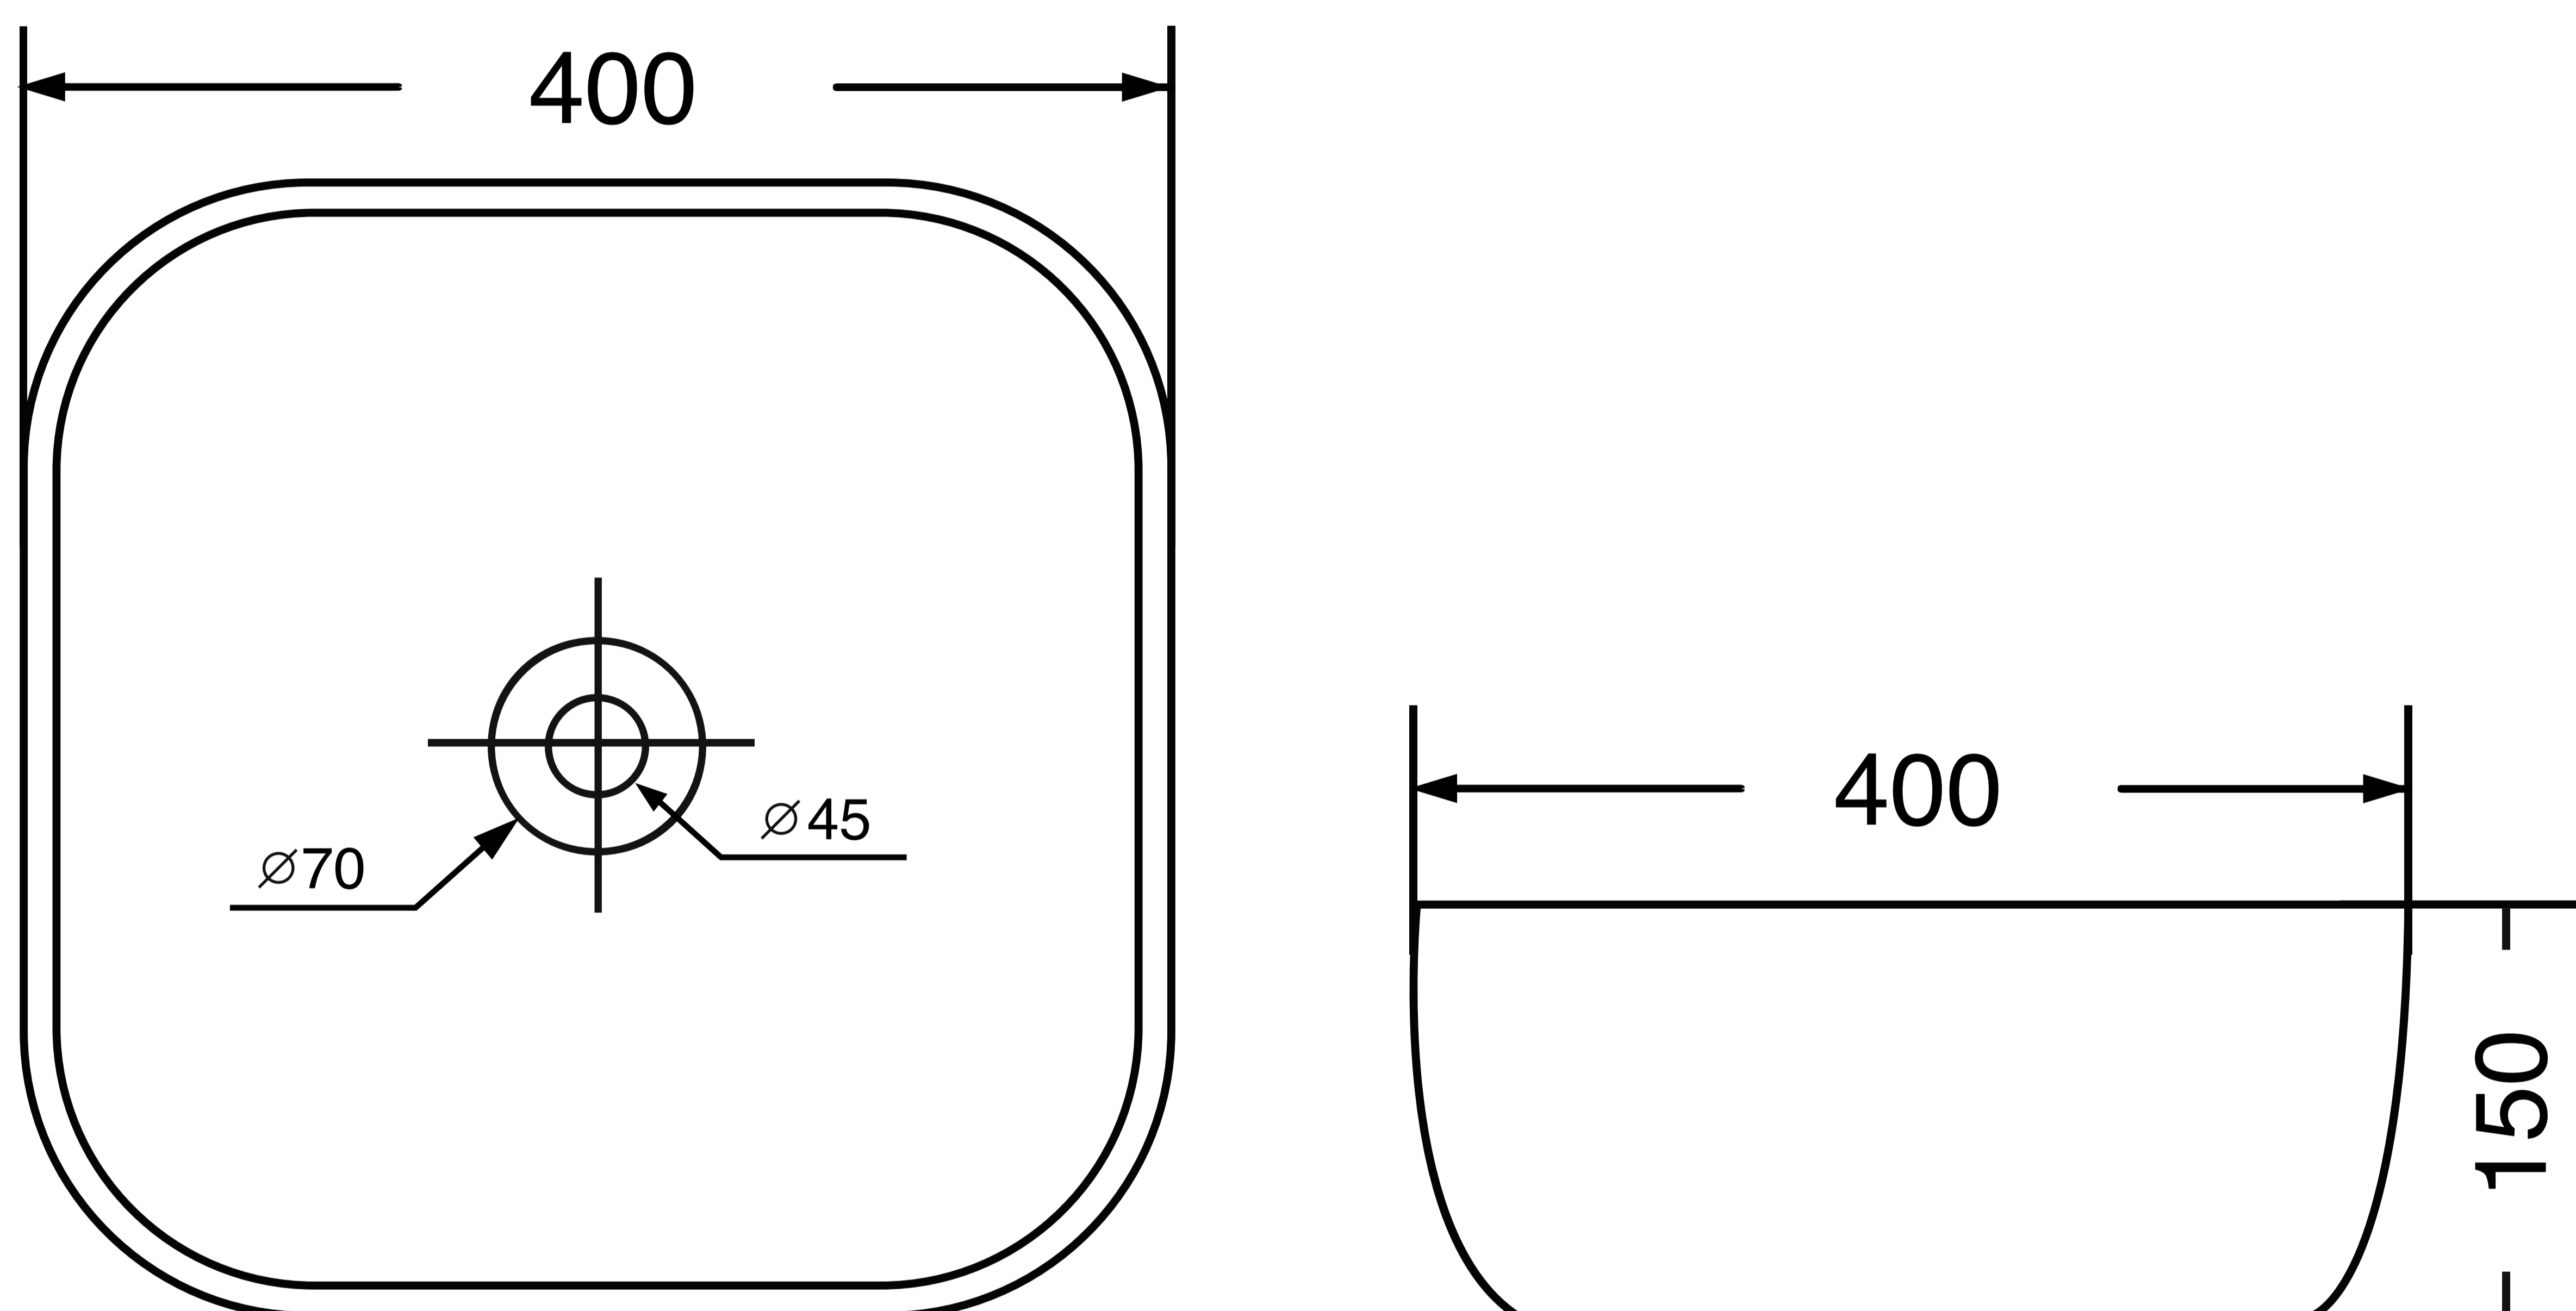

Table Mounted Wash Basin

Product Code : 1713

Technical Drawing

All dimension are in **mm**